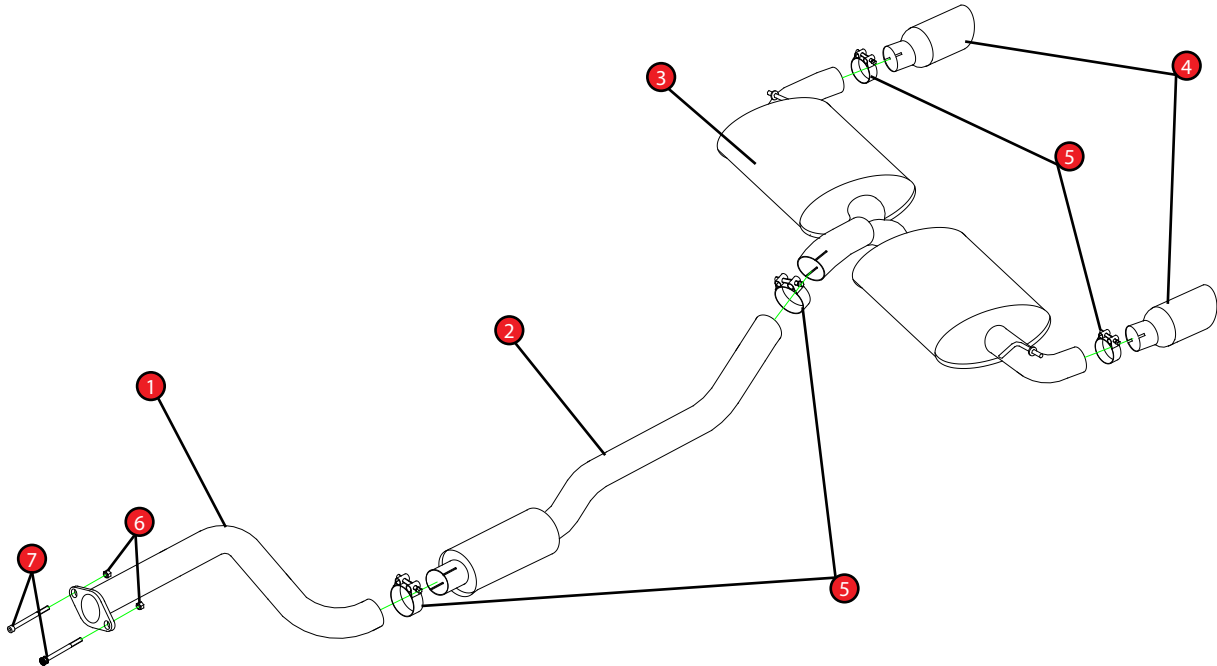

Case 10

CAR	Focus ST 2.5Turbo 225PS	PART NO.	SFD069
YEAR	06-11	FIT KITS	129 FK
NOTES	Where not supplied use original fittings	FEATURES	Pipe diameter:- 63.5mm/2.5"

NO.	PART NO.	DESCRIPTION	QTY
1	1230FD	Front Pipe	1
2	1231FD	Resonated Centre Section	1
3	1233FD	Rear Silencers	1
4	Z023.10061	Polished Trim	2
<b>Fit Kit</b>			
5	Z016.10064	65mm H/D Clamp	4
6	Z017.11017	M10 Nut	2
7	Z017.10096	M10 x 40mm Cap-head Screw	2

E-MARK	N/A
DATE	23/12/15
ISSUE	02
AUTHORISED	M.YDLIBI

NOTE: ENSURE SCORPION SYSTEM IS CLEAR OF MOVING PARTS AND ALL ORIGINAL FUNCTIONS WORK CORRECTLY.

Checked By \_\_\_\_\_